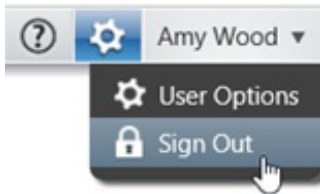

Logging out of Webline

Last Modified on 28/05/2021 3:29 pm BST

To log out of the system, click on your name at the top right of the screen and select **Sign Out**.

Your details cannot be changed from this area. Please contact the support team to request any changes on 0808 164 5463 Option 1.
