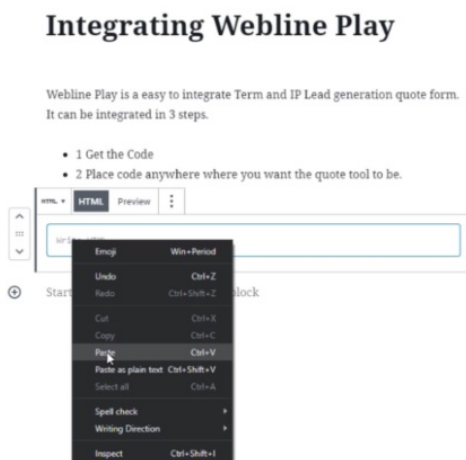

# Weblin Play - Integrating Weblin Play onto your website

Last Modified on 22/04/2020 2:59 pm BST

Integrating Weblin Play onto your website is easy. All you need is to do is get the code and place it where you want the quote tool to be.

# Integrating Weblin Play

Weblin Play is a easy to integrate Term and IP Lead generation quote form. It can be integrated in 3 steps.

- 1 Get the Code
- 2 Place code anywhere where you want the quote tool to be.