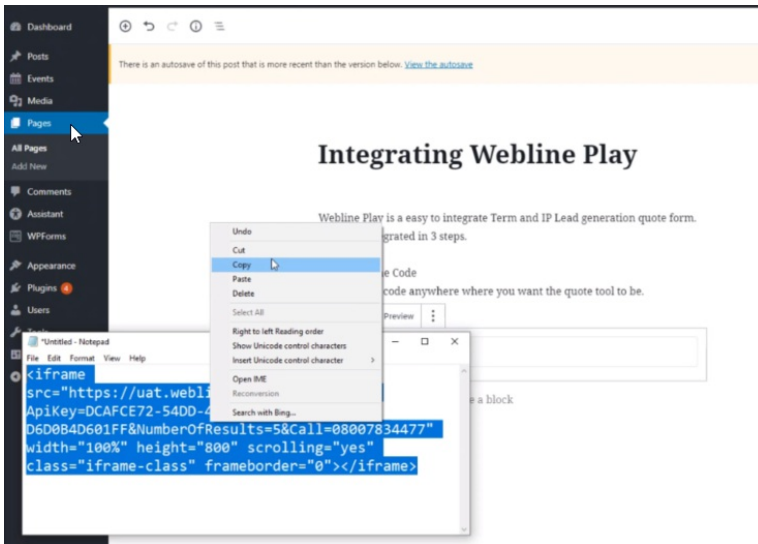

Weblin Play - Integrating Weblin Play onto your website

Last Modified on 22/04/2020 2:59 pm BST

Integrating Weblin Play onto your website is easy. All you need is to do is get the code and place it where you want the quote tool to be.

Start by copying the code: