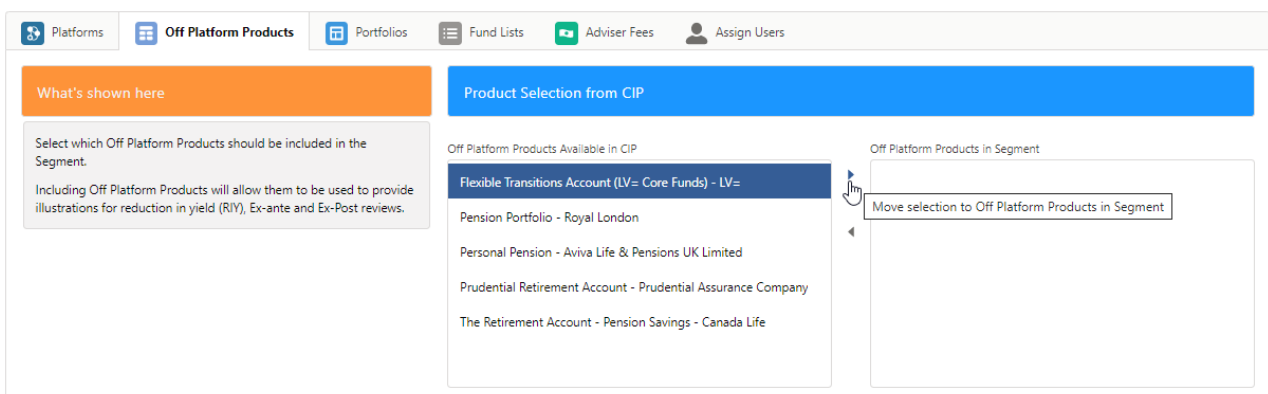

Central Investment Proposition - Adding Off Platforms to a Segment

Last Modified on 08/11/2021 5:36 pm GMT

To add Off Platform products to the segment, click into the **Off Platform Products** tab:

Click on the Off platform product you would like to add to the segment:

Once selected, click the arrow to move the product over to **Off Platform Products in Segment**

Multiple products can be moved at once. Click on the first product, type CTRL A to select all the products in the list.