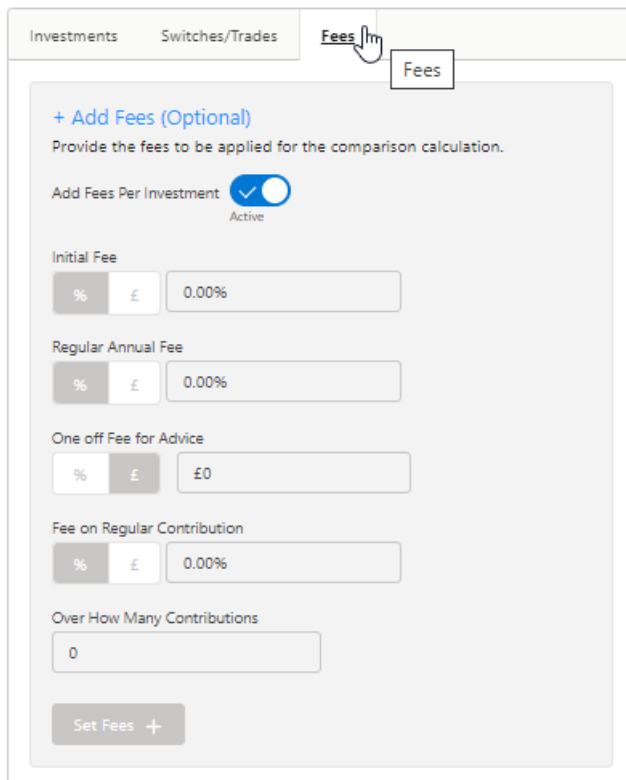

Ex-Ante - Adviser Fees

Last Modified on 06/10/2022 4:30 pm BST

Adviser Fees can be added/amended through the **Fees** tab:

If you have chosen to set Adviser Fees per Investment, the **Add Fees Per Investment** button will be enabled and fees will be greyed out. You will need to edit each investment in the Investments tab to change the fees per wrapper.

If you would like to disable fees per investment, untick the **Add Fees Per Investment** button and complete the fee information:

The screenshot shows the 'Fees' configuration page. At the top, there are tabs for 'Investments', 'Switches/Trades', and 'Fees'. Below the tabs, there is a section titled '+ Add Fees (Optional)' with the instruction 'Provide the fees to be applied for the comparison calculation.' A toggle switch for 'Add Fees Per Investment' is currently turned on, with a mouse cursor hovering over it. Below the toggle, there are several input fields: 'Initial Fee' (set to 0.00%), 'Regular Annual Fee' (set to 0.00%), 'One off Fee for Advice' (set to £0), 'Fee on Regular Contribution' (set to 0.00%), and 'Over How Many Contributions' (set to 0). At the bottom of the form is a green button labeled 'Set Fees +'.

Click **Set Fees +** to apply to the Results:

The screenshot shows the 'Fees' configuration page after the 'Set Fees +' button has been clicked. The 'Add Fees Per Investment' toggle is now turned off, with the word 'Inactive' written below it. The input fields have been updated: 'Initial Fee' is now 0.20%, 'Regular Annual Fee' is 0.60%, 'One off Fee for Advice' is £200, 'Fee on Regular Contribution' is £125, and 'Over How Many Contributions' is 5. The 'Set Fees +' button is now greyed out, and a mouse cursor is hovering over it.