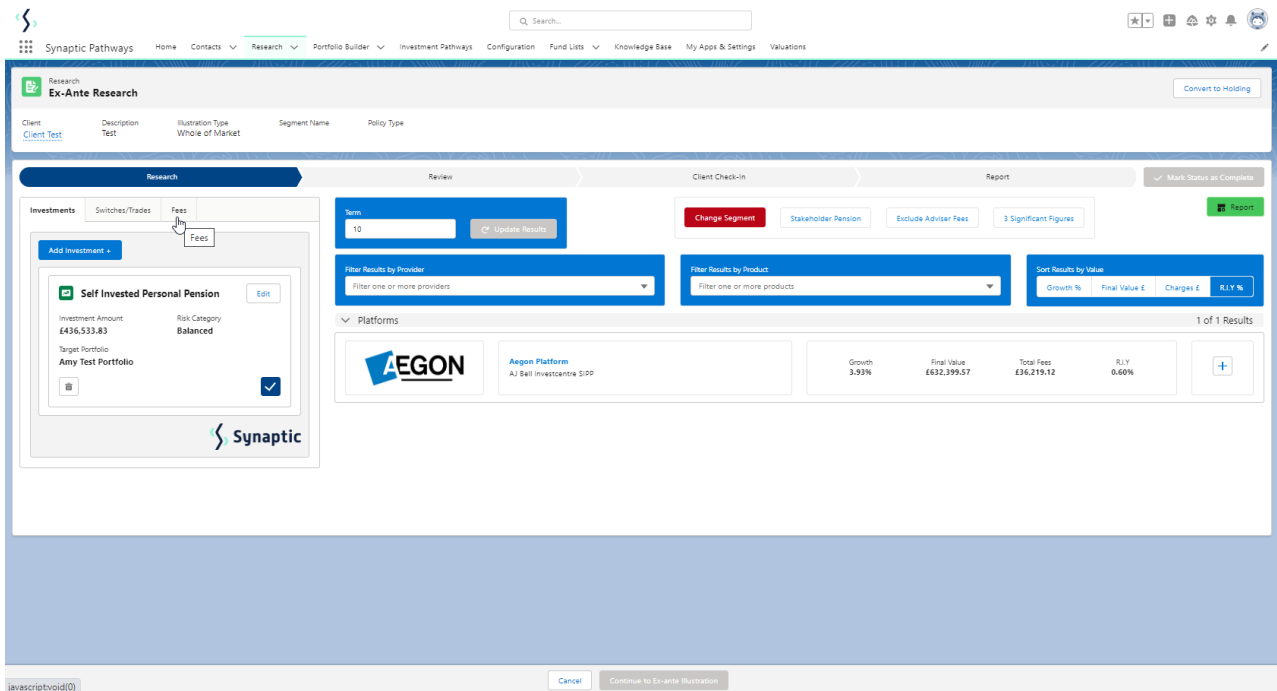

Ex-Ante - Adviser Fees

Last Modified on 06/10/2022 4:30 pm BST

Adviser Fees can be added/amended through the **Fees** tab:

If you have chosen to set Adviser Fees per Investment, the **Add Fees Per Investment** button will be enabled and fees will be greyed out. You will need to edit each investment in the Investments tab to change the fees per wrapper.

If you would like to disable fees per investment, untick the **Add Fees Per Investment** button and complete the fee information:

The screenshot shows the 'Fees' configuration page. At the top, there are tabs for 'Investments', 'Switches/Trades', and 'Fees'. Below the tabs, there is a section titled '+ Add Fees (Optional)' with the instruction 'Provide the fees to be applied for the comparison calculation.' A toggle switch for 'Add Fees Per Investment' is currently turned on, with a mouse cursor hovering over it. Below the toggle, there are several input fields: 'Initial Fee' (set to 0.00%), 'Regular Annual Fee' (set to 0.00%), 'One off Fee for Advice' (set to £0), 'Fee on Regular Contribution' (set to 0.00%), and 'Over How Many Contributions' (set to 0). At the bottom of the form is a green button labeled 'Set Fees +'.

Click **Set Fees +** to apply to the Results:

The screenshot shows the 'Fees' configuration page after the 'Set Fees +' button has been clicked. The 'Add Fees Per Investment' toggle is now turned off, with the word 'Inactive' written below it. The input fields have been updated: 'Initial Fee' is now 0.20%, 'Regular Annual Fee' is 0.60%, 'One off Fee for Advice' is £200, 'Fee on Regular Contribution' is £125, and 'Over How Many Contributions' is 5. The 'Set Fees +' button is now greyed out, and a mouse cursor is hovering over it.