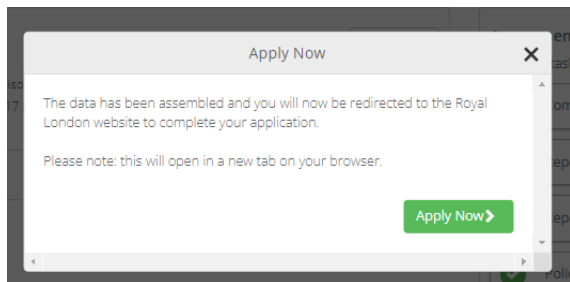

Link to next article [Setting Synaptic as quote provider](#)