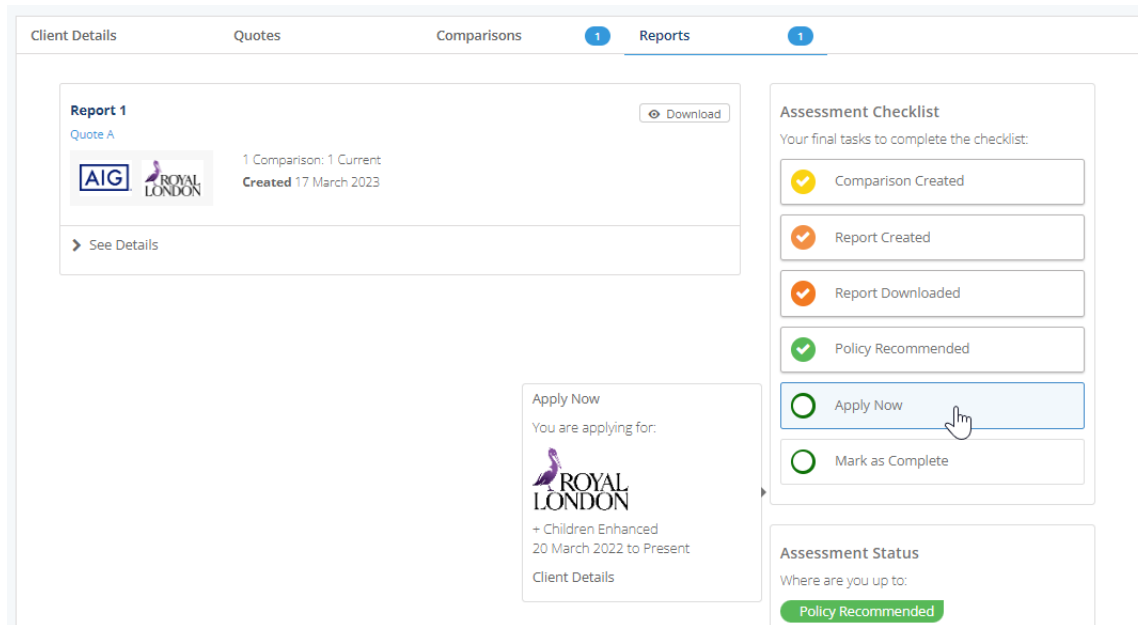

Applying direct from CIExpert

Last Modified on 22/03/2023 8:56 am GMT

You will be able to view the status of your assessment within CIExpert. When ready to complete the application form, click **Apply Now**