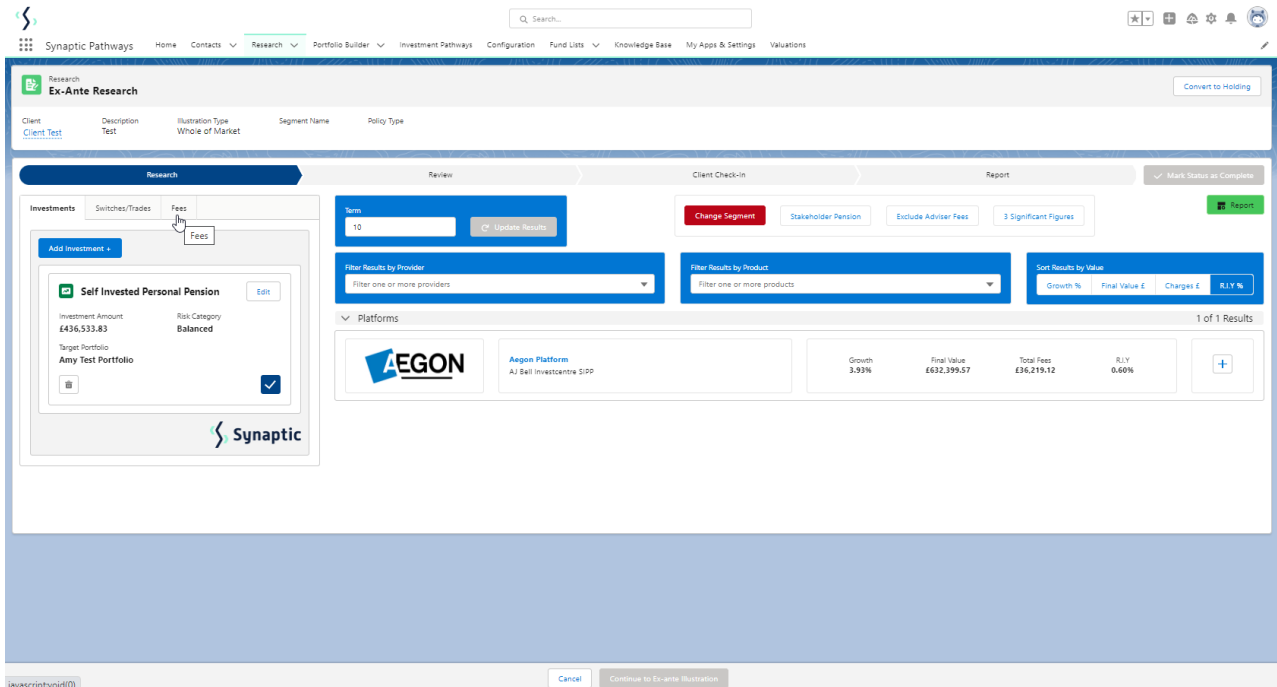

Ex-Ante - Adviser Fees

Last Modified on 13/02/2024 3:34 pm GMT

Adviser Fees can be added/amended through the **Fees** tab:

If you have chosen to set Adviser Fees per Investment, the **Add Fees Per Investment** button will be enabled and fees will be greyed out. You will need to edit each investment in the Investments tab to change the fees per wrapper.

If you would like to disable fees per investment, untick the **Add Fees Per Investment** button and complete the fee information:

The screenshot shows the 'Fees' configuration page. At the top, there are tabs for 'Investments', 'Switches/Trades', and 'Fees'. Below the tabs, there is a section titled '+ Add Fees (Optional)' with the instruction 'Provide the fees to be applied for the comparison calculation.' A toggle switch for 'Add Fees Per Investment' is currently turned on, with a mouse cursor hovering over it. Below the toggle, there are several input fields: 'Initial Fee' (set to 0.00%), 'Regular Annual Fee' (set to 0.00%), 'One off Fee for Advice' (set to £0), 'Fee on Regular Contribution' (set to 0.00%), and 'Over How Many Contributions' (set to 0). At the bottom of the form is a green button labeled 'Set Fees +'.

Click **Set Fees +** to apply to the Results:

The screenshot shows the 'Fees' configuration page after the 'Set Fees +' button has been clicked. The 'Add Fees Per Investment' toggle is now turned off, with the word 'Inactive' written below it. The input fields have been updated: 'Initial Fee' is now 0.20%, 'Regular Annual Fee' is 0.60%, 'One off Fee for Advice' is £200, 'Fee on Regular Contribution' is £125, and 'Over How Many Contributions' is 5. The 'Set Fees +' button is now greyed out, and a mouse cursor is hovering over it.