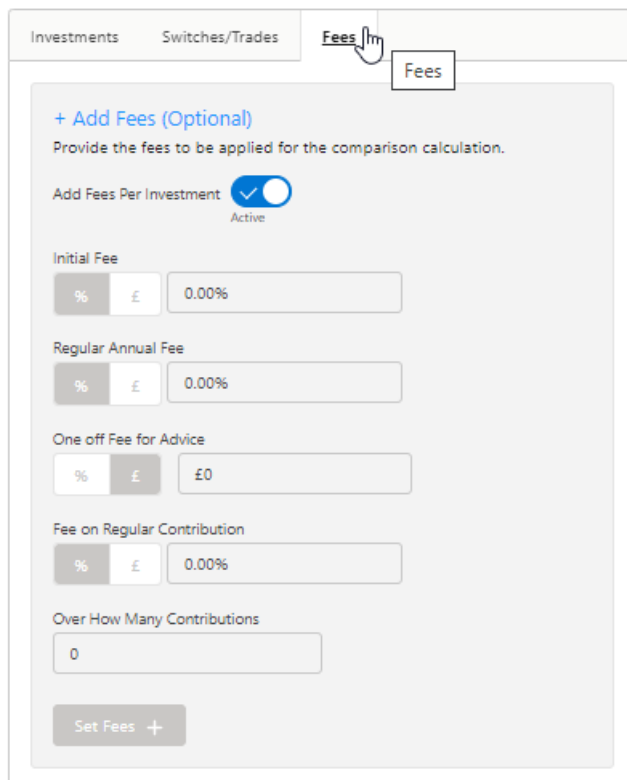

Ex-Ante - Adviser Fees

Last Modified on 13/02/2024 3:34 pm GMT

Adviser Fees can be added/amended through the **Fees** tab:

If you have chosen to set Adviser Fees per Investment, the **Add Fees Per Investment** button will be enabled and fees will be greyed out. You will need to edit each investment in the Investments tab to change the fees per wrapper.

If you would like to disable fees per investment, untick the **Add Fees Per Investment** button and complete the fee information:

The screenshot shows the 'Fees' configuration page. At the top, there are tabs for 'Investments', 'Switches/Trades', and 'Fees'. Below the tabs, there is a section titled '+ Add Fees (Optional)' with the instruction 'Provide the fees to be applied for the comparison calculation.' A toggle switch for 'Add Fees Per Investment' is currently turned on, with a mouse cursor hovering over it. Below the toggle, there are several input fields: 'Initial Fee' (set to 0.00%), 'Regular Annual Fee' (set to 0.00%), 'One off Fee for Advice' (set to £0), 'Fee on Regular Contribution' (set to 0.00%), and 'Over How Many Contributions' (set to 0). At the bottom of the form is a green button labeled 'Set Fees +'.

Click **Set Fees +** to apply to the Results:

The screenshot shows the 'Fees' configuration page after the 'Set Fees +' button has been clicked. The 'Add Fees Per Investment' toggle is now turned off, with the word 'Inactive' written below it. The input fields have been updated: 'Initial Fee' is now 0.20%, 'Regular Annual Fee' is 0.60%, 'One off Fee for Advice' is £200, 'Fee on Regular Contribution' is £125, and 'Over How Many Contributions' is 5. The 'Set Fees +' button is now greyed out, and a mouse cursor is hovering over it.