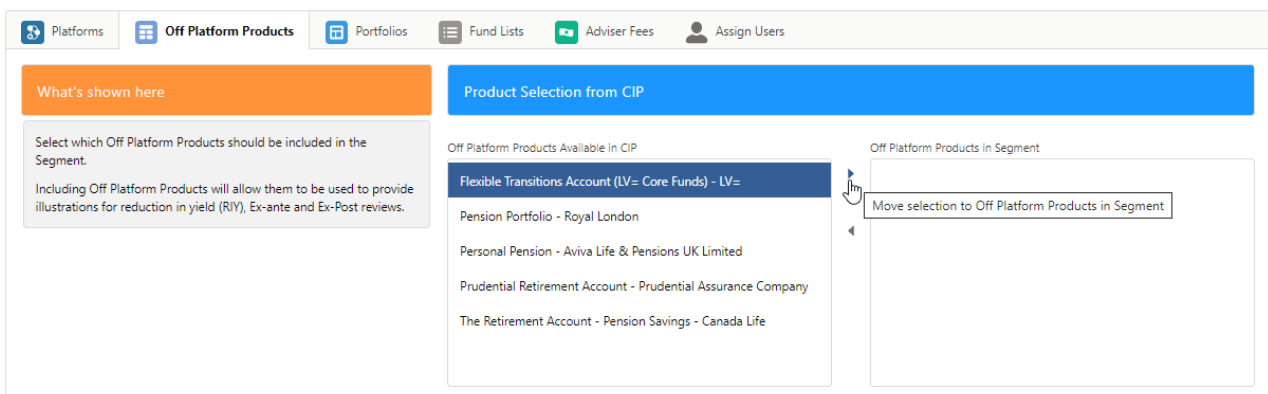

# Central Investment Proposition - Adding Off Platforms to a Segment

Last Modified on 13/02/2024 3:35 pm GMT

To add Off Platform products to the segment, click into the **Off Platform Products** tab:

Click on the Off platform product you would like to add to the segment:

Once selected, click the arrow to move the product over to **Off Platform Products in Segment**

Multiple products can be moved at once. Click on the first product, type CTRL A to select all the products in the list.