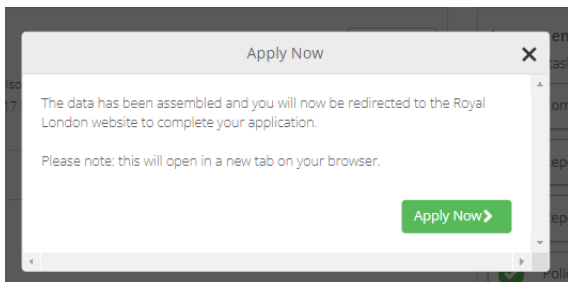

Click **Apply Now** to be redirected to straight to the provider website to complete the application using the Pathways Protection quote information

Link to next article [Setting Synaptic as quote provider](#)