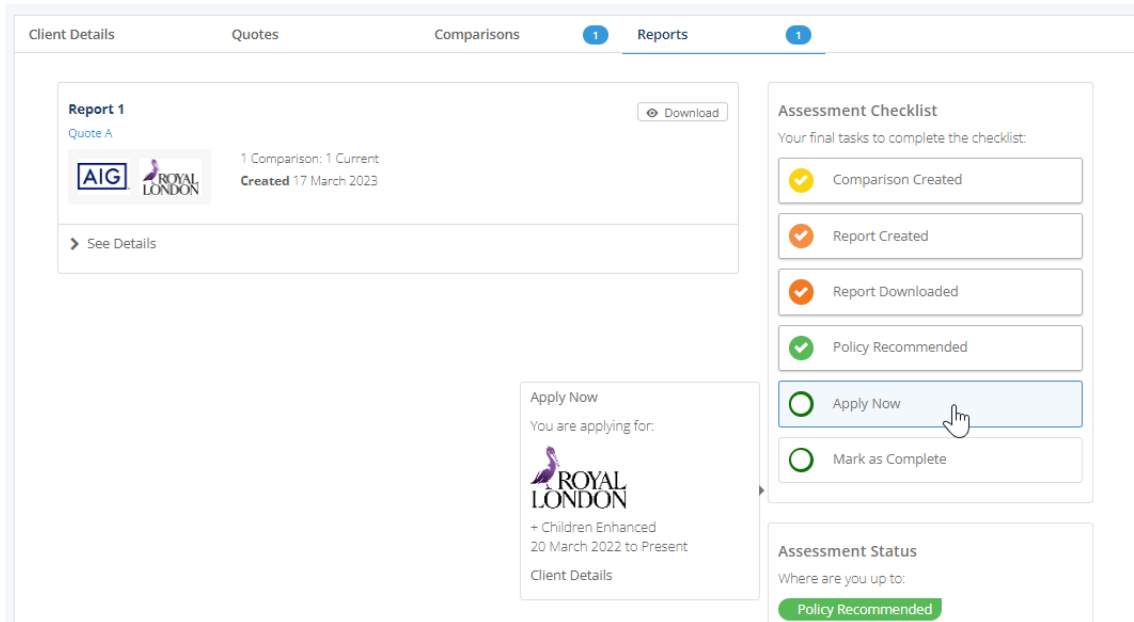

Applying direct from CIExpert

Last Modified on 13/02/2024 3:36 pm GMT

You will be able to view the status of your assessment within CIExpert. When ready to complete the application form, click **Apply Now**

Click **Apply Now** to be redirected to straight to the provider website to complete the application using the Pathways Protection quote information

Link to next article [Setting Synaptic as quote provider](#)